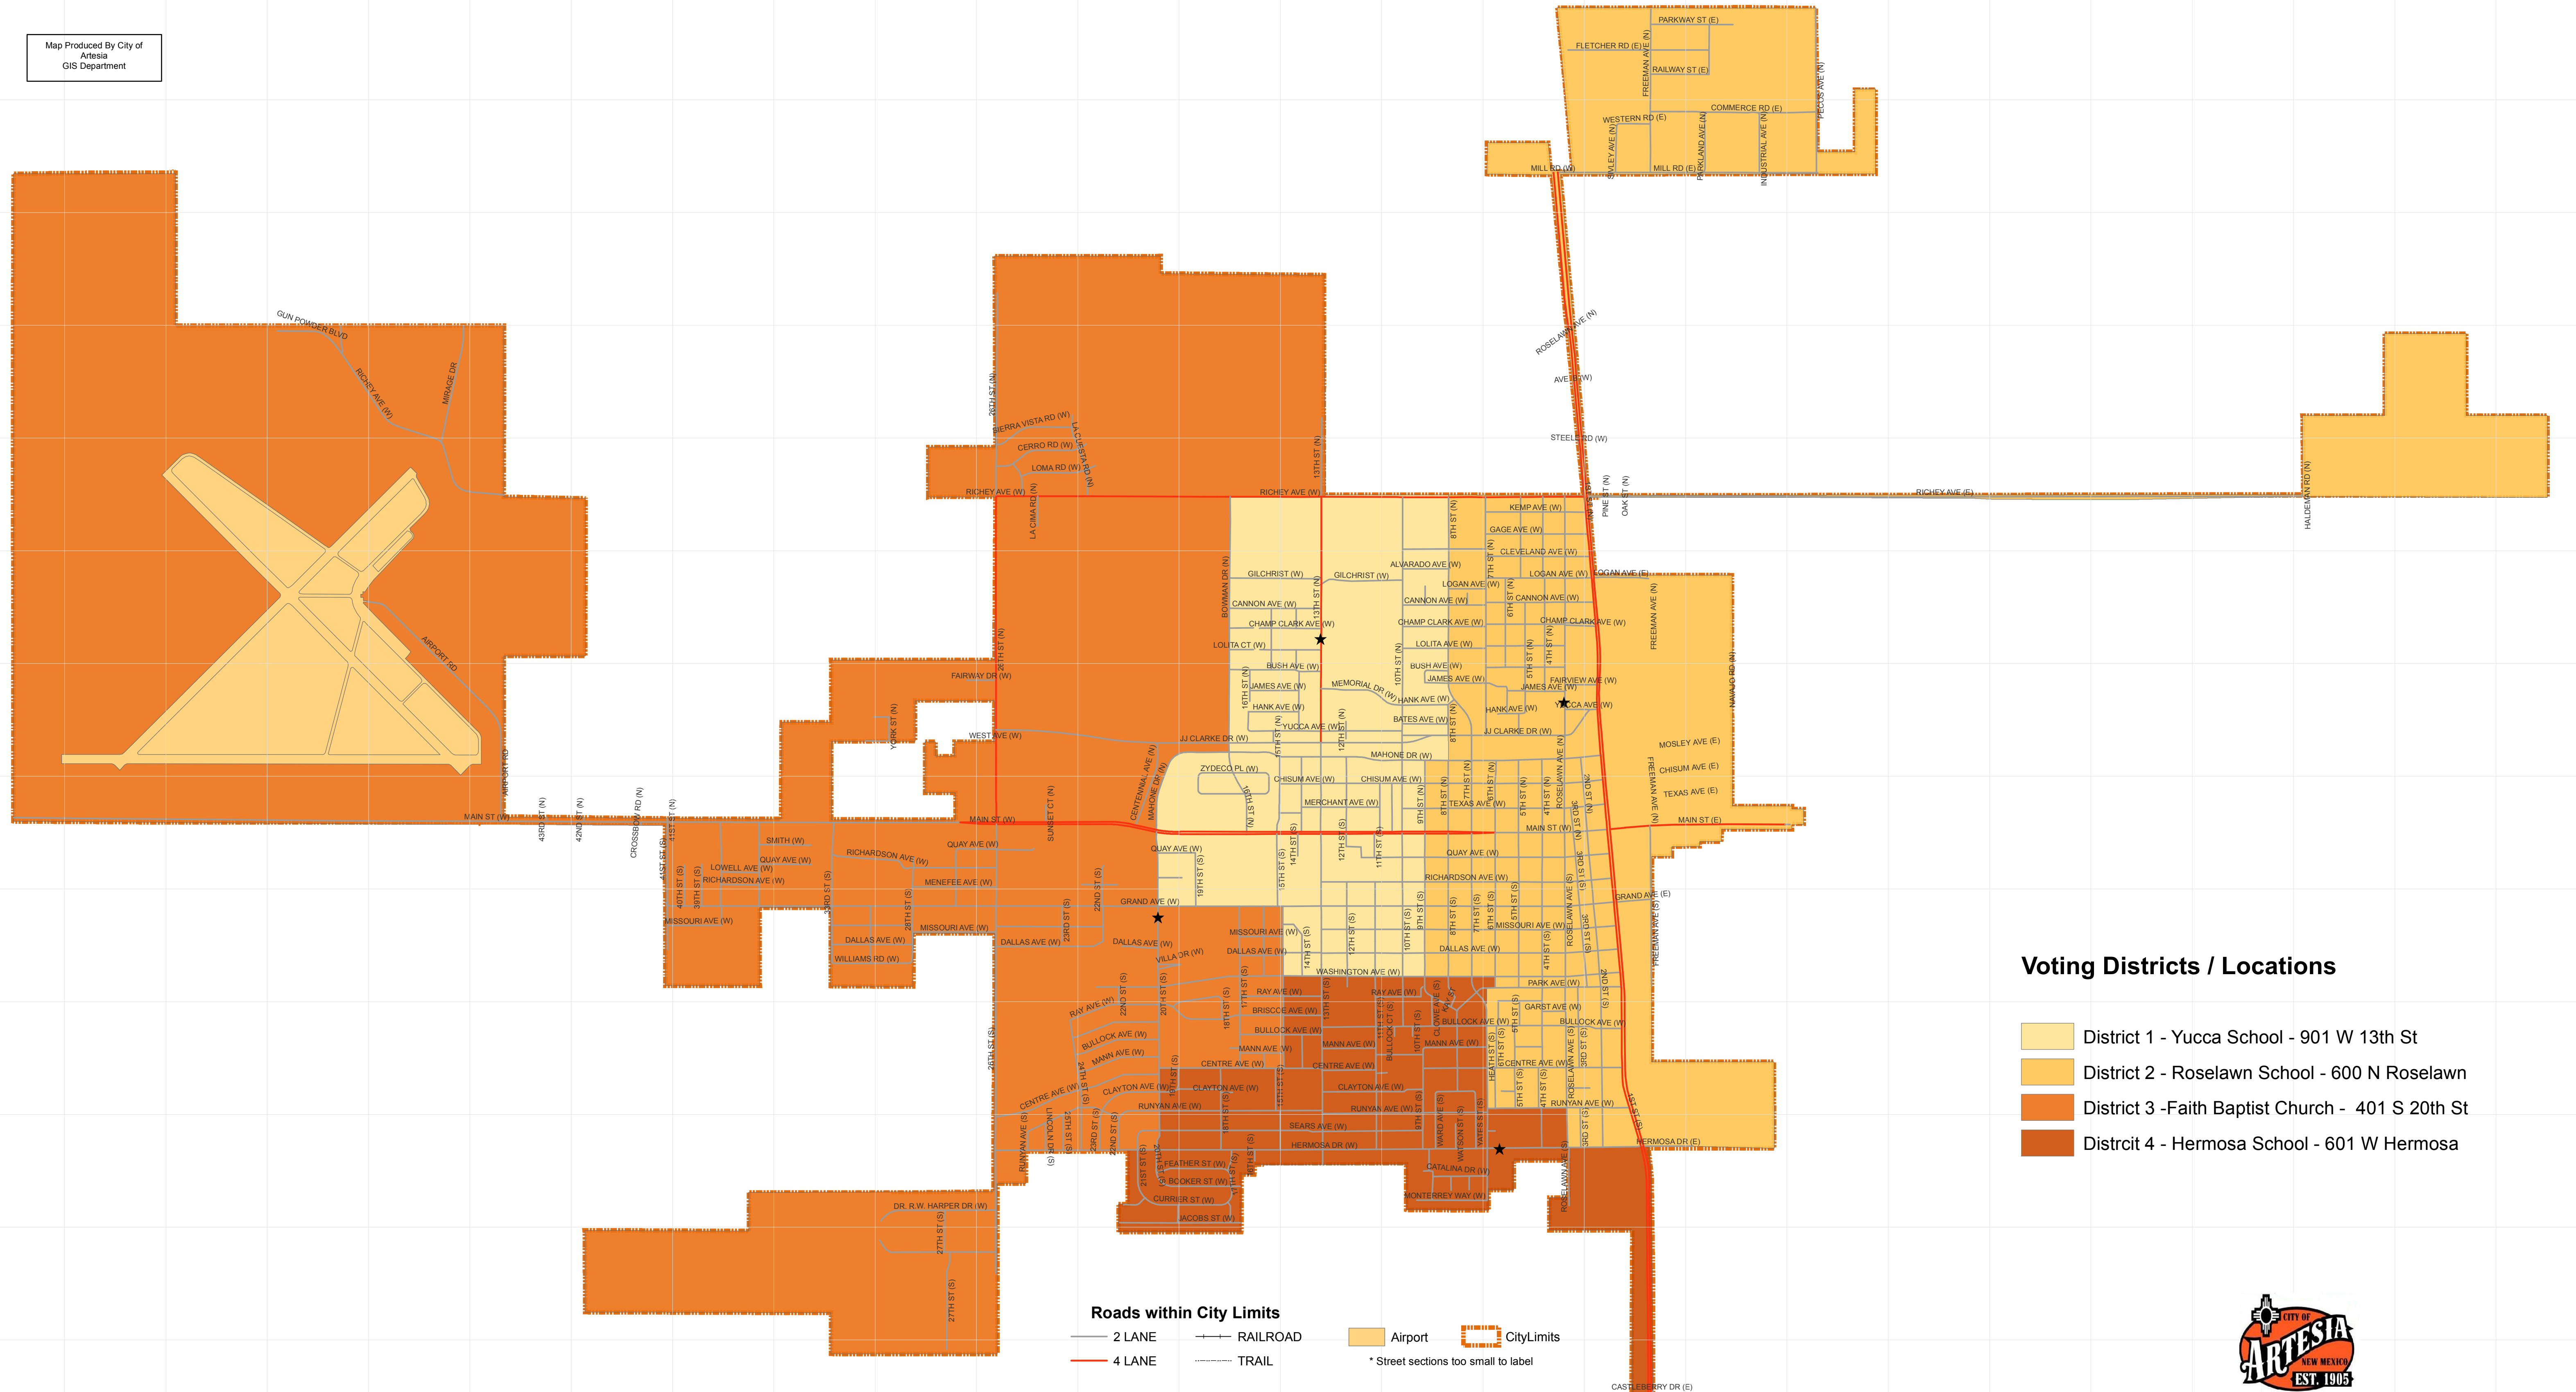

October 2013

Map Produced By City of Artesia GIS Department

The City of Artesia Voting Districts

Voting Districts / Locations

- District 1 - Yucca School - 901 W 13th St
- District 2 - Roselawn School - 600 N Roselawn
- District 3 - Faith Baptist Church - 401 S 20th St
- District 4 - Hermosa School - 601 W Hermosa

Roads within City Limits

- 2 LANE
- RAILROAD
- 4 LANE
- TRAIL
- Airport
- City Limits

* Street sections too small to label